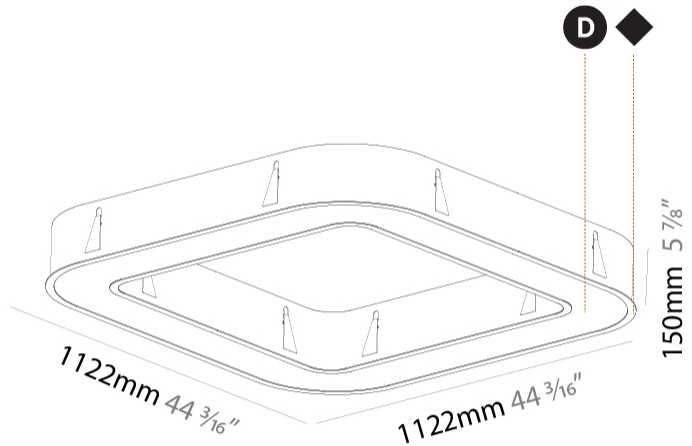

GENERAL

Series: Glorious
Subseries: Glorious Quantum
Brand: Prolicht
Division: Architectural
Mounting Type: Recessed
Mounting Location: Ceiling
Subcategory: Ambient

PHYSICAL

Shape: Square
Length (mm): 1122
Length (in): 44 ³/₁₆
Width (mm): 1122
Width (in): 44 ³/₁₆
Height (mm): 150
Height (in): 5 ⁷/₈
Min. Recessing Depth (mm): 160
Min. Recessing Depth (in): 6 ⁵/₁₆
Light Distribution: Direct
Weight (kg): 16.085
Weight (lbs): 35.39
Diffuser: PMMA - Opal or Micro-Prism
Fixture Finish: SSR / BKV / CWI / CRY / HAB / LAG / UFT / ITA / RUA / RUR / MIC / FTG / MYG / TWT / LOD / PUS / FRO / FUP / KIA / POP / BLS / SPG / MEY / GOH / GUM / CHC / COM / ABZ / JAG / OBR / MOS / ROR
Fixture Material: Aluminum

ELECTRICAL

Lamp Type: LED (Zhaga Standard)
Input Wattage (W): 60
Total Output Wattage (W): 48 / 38.4 (3500K)
Dimming: Non-Dimming / Phase Dimming (120Vac only) / 0-10V Dimming
Driver Included: Yes
Driver Location: Integrated
Driver Type: Constant Current - 120 / 277Vac
Driver Class: Class 2
Input Voltage (V): 120 - 277
Constant Current (MA): 350 / 1200 (3500K)

LED

Color Temperature (°K): 3000 / 3500 / 4000
Max. Delivered Lumen (lm): 5540 / 5733 / 5850
CRI: >80 CRI
Efficiency (%): 65
Lamp Life (hrs): 50000

OPTICAL

RATINGS AND CERTIFICATIONS

Certified By: Certified for North American Standards
IP rating: IP20